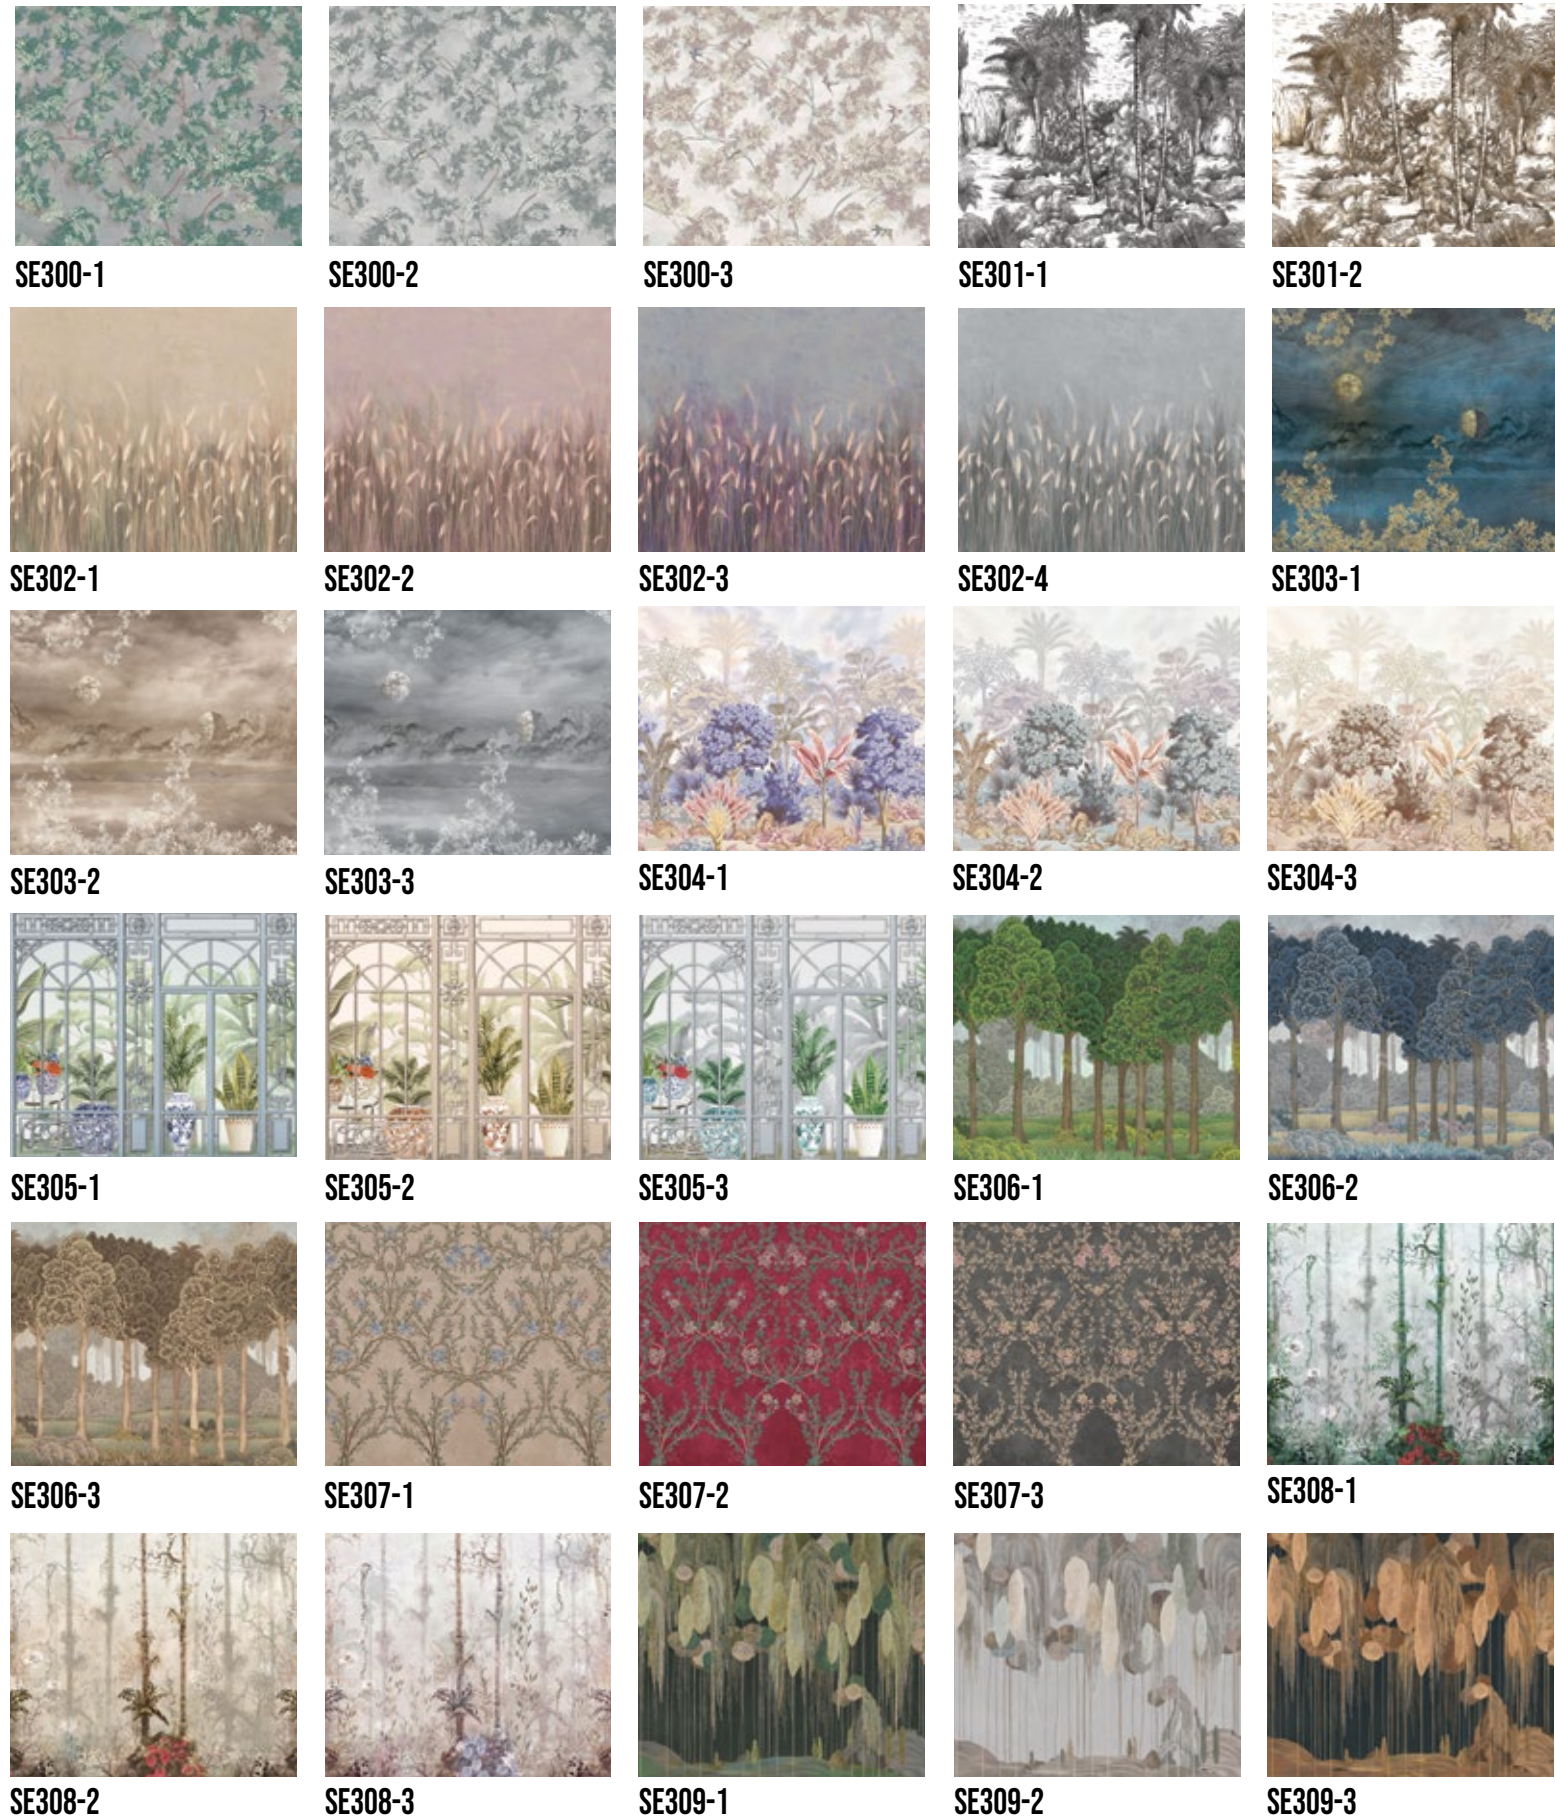

SEASONS MURAL

NON-WOVEN BACK PATTERNS

TR SEASONS DESEN / RENK : 21/65
EN SEASONS PATTERN / COLOUR : 21/65
RU SEASONS ДИЗАЙН / ЦВЕТ : 21/65